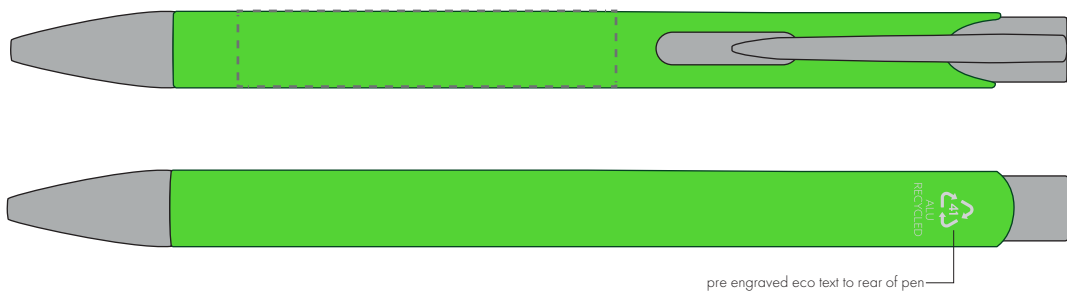

Your Ref:

Quantity:

Product Code: TPC982001

Our Ref:

Version: 1

Product Colour: NEON GREEN

PRINTING CONCERNS:

We stock this item in the following colours

**PANTONE REFERENCE(S)**

● Engrave

ARTWORK SCALE 100%

ARTWORK SCALE 100%

Flat Engrave Area:

50mm x 10mm

**The dashed line is to demonstrate print area and will not appear on your printed item****PLEASE NOTE:**